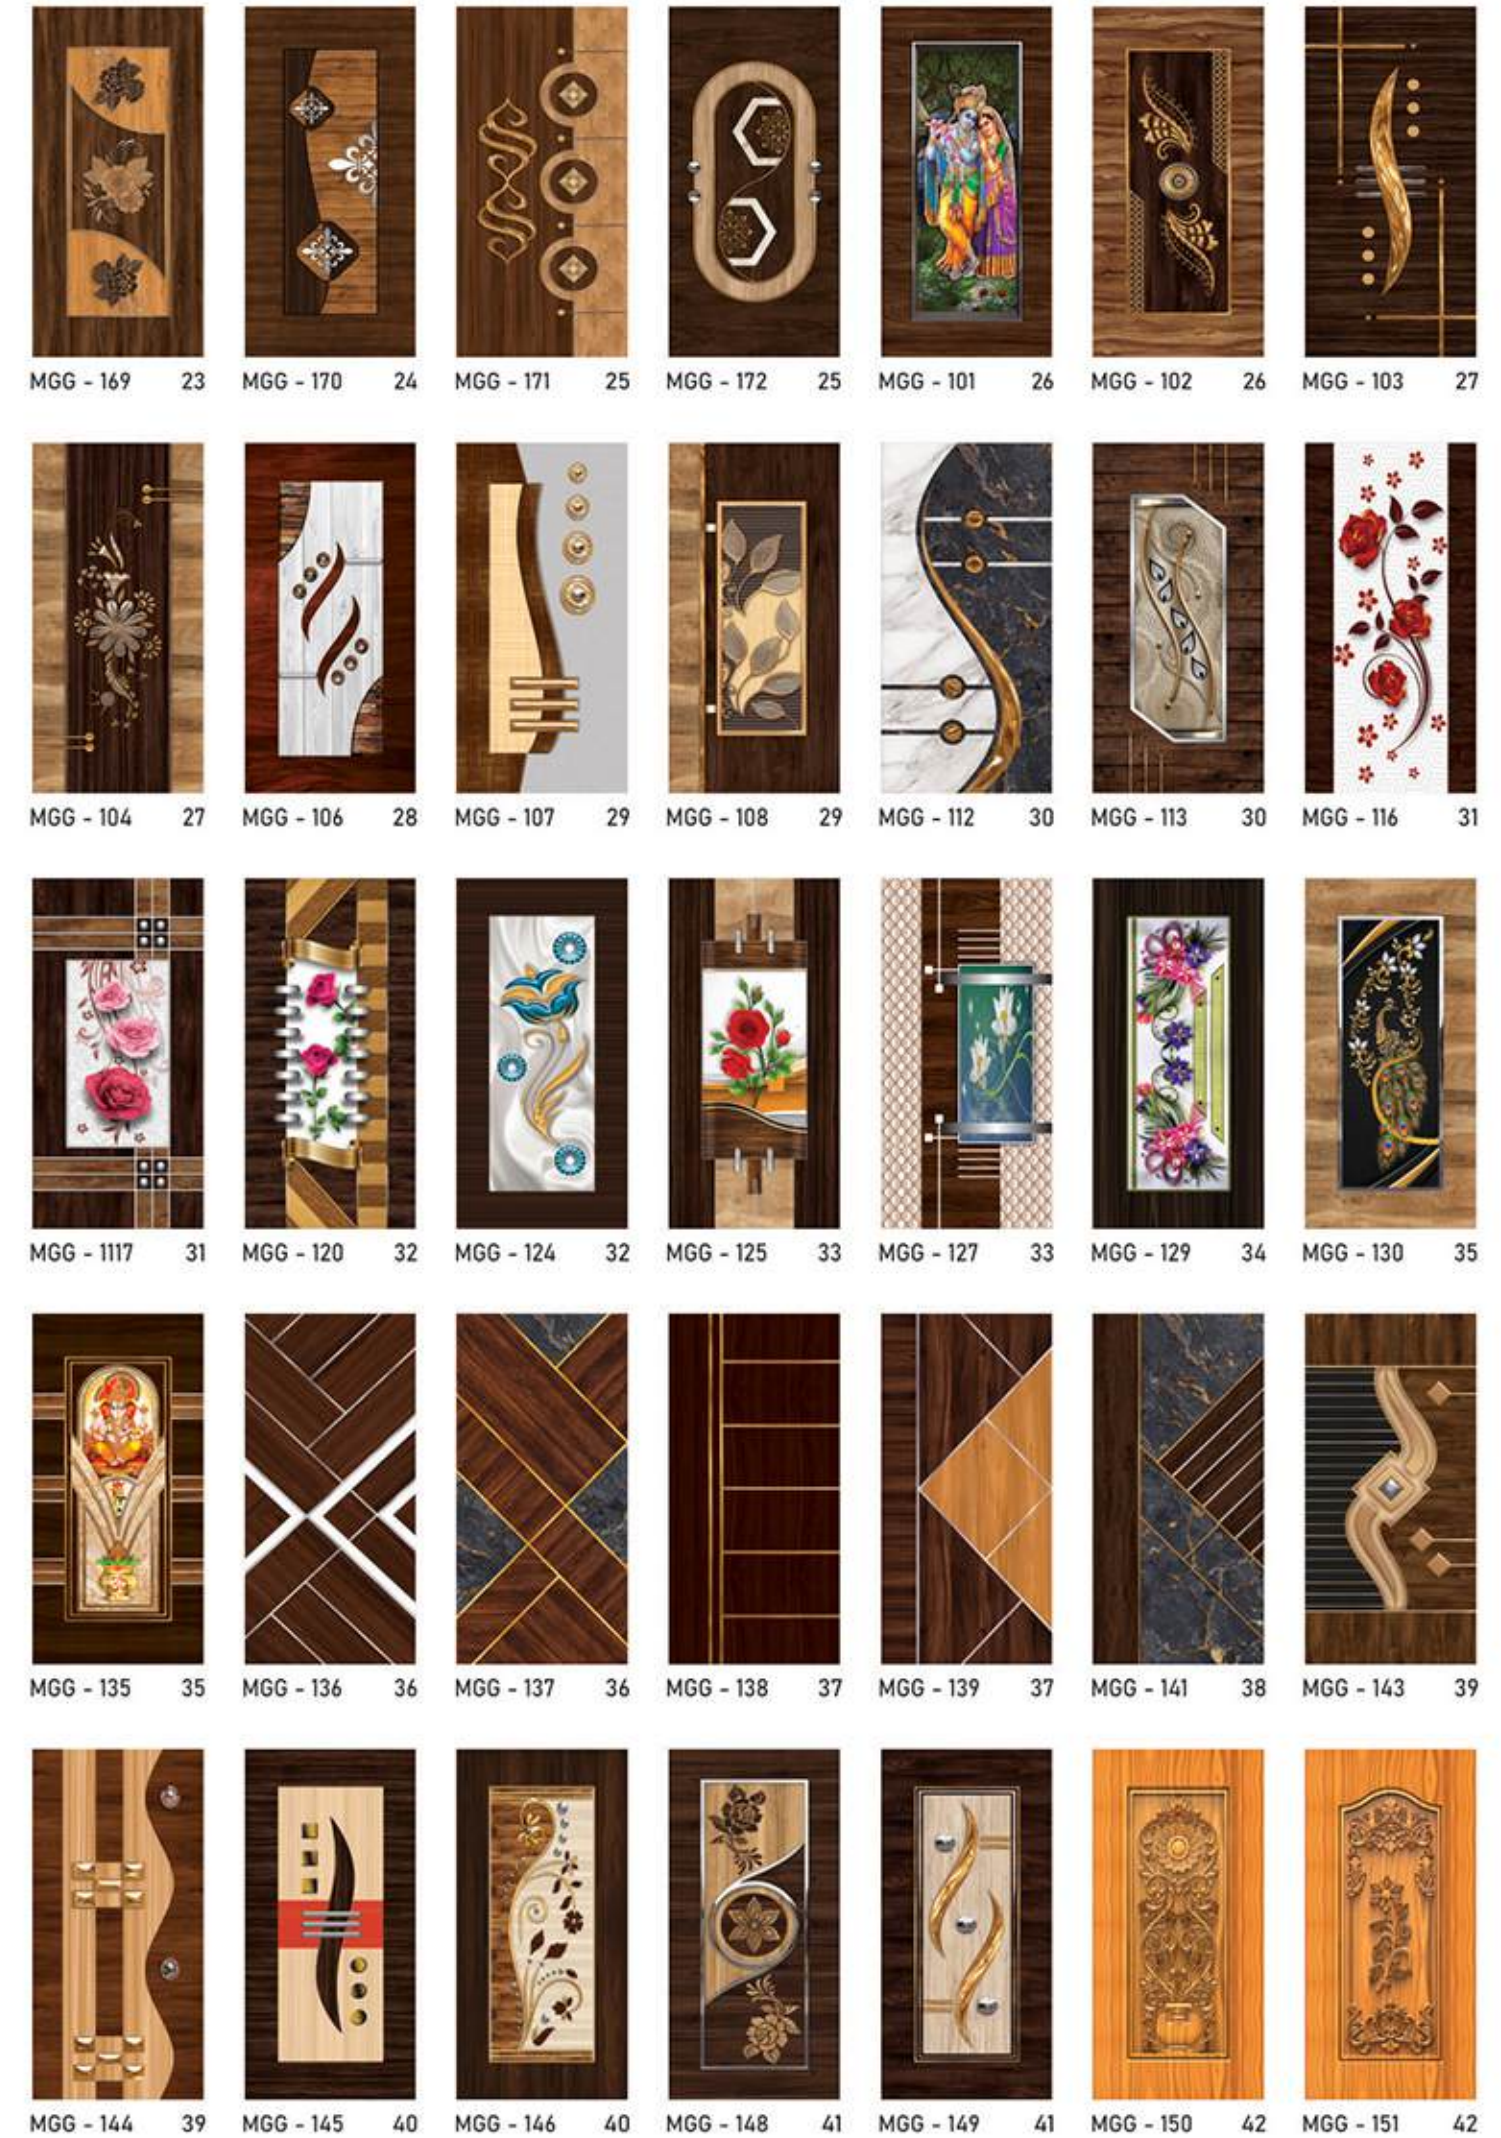

Size : 7 X 3.25 Feet

MGWD - 602

WOOD GRAINS

Size : 7 X 3.25 Feet

MGWD - 603

Size : 7 X 3.25 Feet

MGWD - 606

Woods

Uncover Your Deepest Desires
With Your Heart Open

Size : 7 X 3.25 Feet

MGWD - 607

Size : 7 X 3.25 Feet

MGWD - 609

QUICK PREVIEW

DIGITAL DOUBLE DOOR

MGDD - 173 43

MGDD - 174 43

MGDD - 175 44

MGDD - 176 44

MGDD - 131 45

MGDD - 155 45

MGDD - 156 46

MGDD - 157 46

METAL LAMINATE DOOR